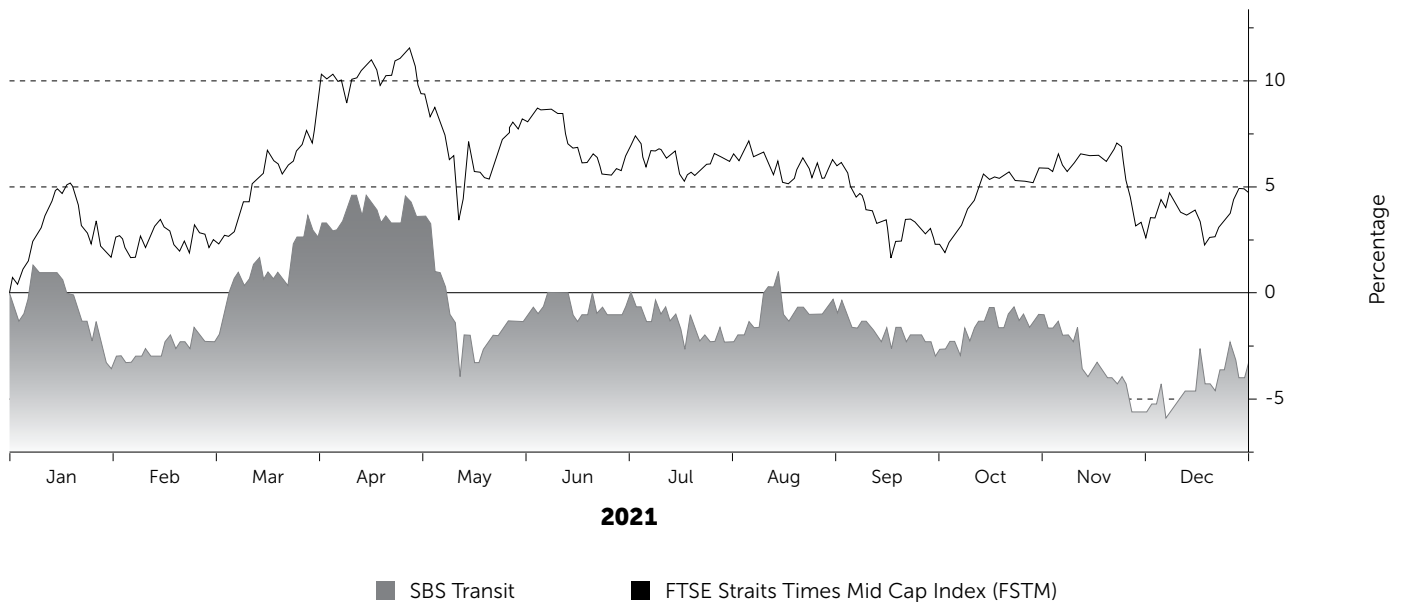

SHARE PRICE MOVEMENT CHART

SBS TRANSIT'S SHARE PRICE MOVEMENT AND VOLUME TURNOVER

COMPARISON OF PERFORMANCE OF SBS TRANSIT'S SHARE PRICE AND THE FTSE STRAITS TIMES MID CAP INDEX (FSTM)

Source: Bloomberg Finance L.P.