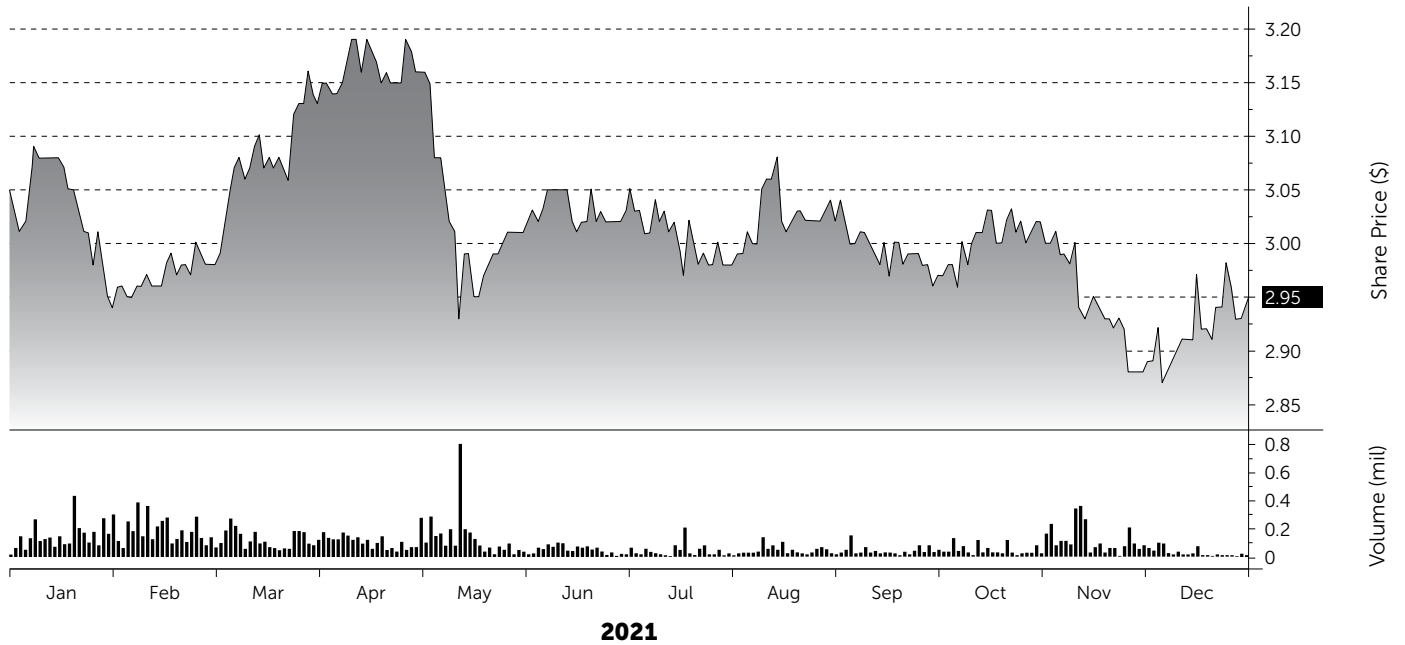

SHARE PRICE MOVEMENT CHART

SBS TRANSIT'S SHARE PRICE MOVEMENT AND VOLUME TURNOVER

COMPARISON OF PERFORMANCE OF SBS TRANSIT'S SHARE PRICE AND THE FTSE STRAITS TIMES MID CAP INDEX (FSTM)

Source: Bloomberg Finance L.P.